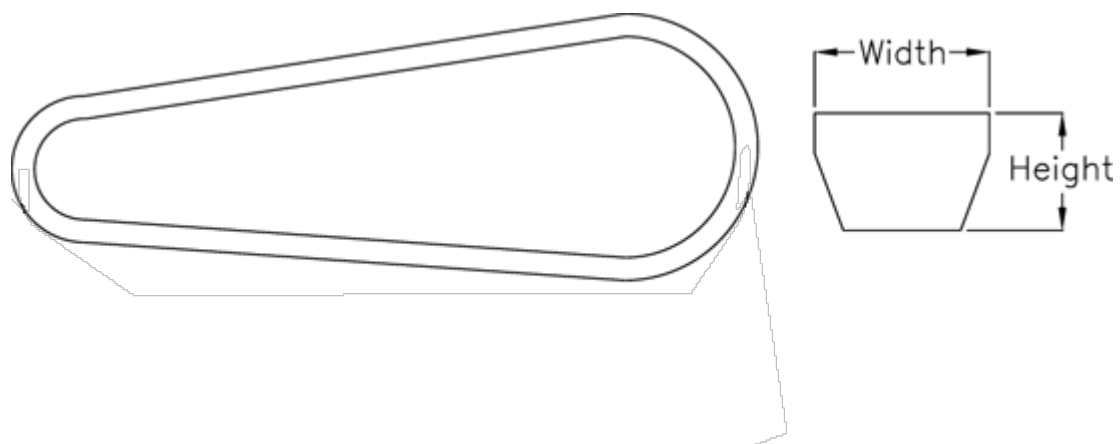

Data Sheet

Article number: 601962764750
Description: Gates V-belt SPC 4750 Ld 4750
DELTA NARROW

Measures

Datum length	= 4750
Height	= 18
Width	= 22